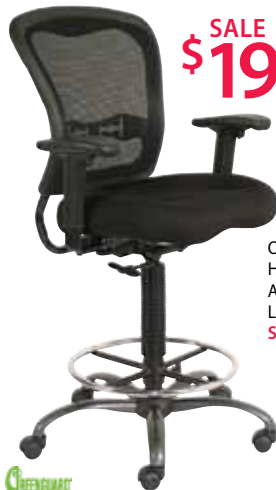

SALE
\$379

Titan Mesh High Back
Stocked in Gray Fabric Seat with Gray Mesh Back and Aluminum Base. Model No. 88222A • List \$700

Where Style Meets Function!

SALE
\$309

Nova High Back
Stocked in Black Premium Bonded Leather and White or Grey Leathertek. Model No. 10811K • List \$570

FAST DELIVERY CALL US TODAY

SALE
\$219

SALE
\$209

Sierra High & Medium Back
Stocked in Black Premium Bonded Leather.
High Back: Model No. 10311 • List \$409
Medium Back: Model No. 10321 • List \$378

SALE
\$159

Presta Mid Back
Stocked in Black Leathertek.
Model No. 5021 • List \$295

SALE
\$129

Elan
Stocked in Black Mesh with Black Fabric.
Model No. 631 • List \$243

SALE
\$179

CoolMesh Basic Task
Black Mesh with Black Fabric Seat.
Model No. 7621A • List \$357

SALE
\$199

Spice! Drafting Chair
Features metal foot ring and base. Stocked in Black.
Model No. 7851 • List \$389

Optional: 311AK
Height/width
Adjustable T-Arms
List: \$83
Sale \$49

SALE
\$155

Redmond Wood Guest Chair
Model No. 1700 - Stocked in Black Bonded
Leather or Slate Fabric on Modern Walnut,
Cherry and Espresso Frame. List \$290