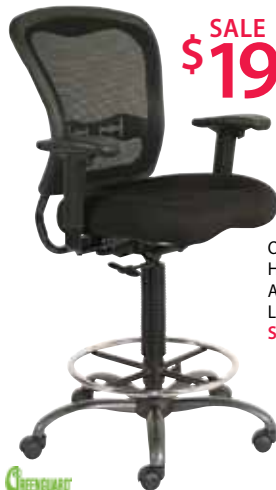

**SALE**  
**\$379**

**Titan Mesh High Back**  
Stocked in Gray Fabric Seat with Gray Mesh Back and Aluminum Base. Model No. 88222A • List \$700

Where Style Meets Function!

**SALE**  
**\$309**

**Nova High Back**  
Stocked in Black Premium Bonded Leather and White or Grey Leathertek. Model No. 10811K • List \$570

**FAST DELIVERY CALL US TODAY**

SALE  
\$219

SALE  
\$209

**Sierra High & Medium Back**  
Stocked in Black Premium Bonded Leather.  
High Back: Model No. 10311 • List \$409  
Medium Back: Model No. 10321 • List \$378

SALE  
\$159

**Presta Mid Back**  
Stocked in Black Leathertek.  
Model No. 5021 • List \$295

SALE  
\$129

**Elan**  
Stocked in Black Mesh with Black Fabric.  
Model No. 631 • List \$243

SALE  
\$179

**CoolMesh Basic Task**  
Black Mesh with Black Fabric Seat.  
Model No. 7621A • List \$357

SALE  
\$199

**Spice! Drafting Chair**  
Features metal foot ring and base. Stocked in Black.  
Model No. 7851 • List \$389

Optional: 311AK  
Height/width  
Adjustable T-Arms  
List: \$83  
Sale \$49

SALE  
\$155