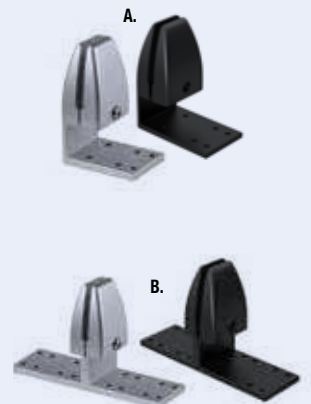

Your Choice of Seat Color

Clear Acrylic Privacy Screens

NEW! 24" High Clear Acrylic Privacy Screens

To be mounted above worksurface. Must be used with PLTSBUDMSGL or PLTSBUDMDUAL Mounting Brackets.

PLTAP2424SCLR	24"W x 24"H	List \$135	Sale \$75
PLTAP2430SCLR	30"W x 24"H	List \$145	Sale \$80
PLTAP2460SCLR	60"W x 24"H	List \$225	Sale \$120
PLTAP2472SCLR	72"W x 24"H	List \$255	Sale \$140

Panel Mounting Brackets

To be used with 1" thick worksurfaces. Available in Silver or Black.

A. PLTSBUDMSGL Edge Mount Screen Bracket (pair).
To be used on a single worksurface • List \$60 Sale \$35

B. PLTSBUDMDUAL Dual Desk Mount Screen Bracket (pair).
To be used between 2 shared worksurfaces • List \$60 Sale \$35