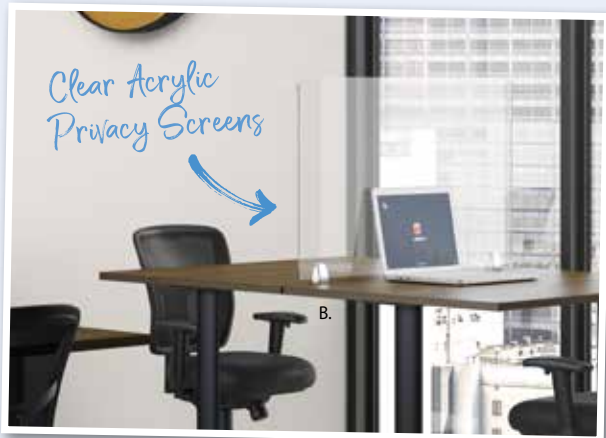

Your Choice of Seat Color

Clear Acrylic Privacy Screens

NEW! 24" High Clear Acrylic Privacy Screens

To be mounted above worksurface. Must be used with PLTSBUDMSGL or PLTSBUDMDUAL Mounting Brackets.

PLTAP2424SCLR	24"W x 24"H	List $135	Sale $75
PLTAP2430SCLR	30"W x 24"H	List $145	Sale $80
PLTAP2460SCLR	60"W x 24"H	List $225	Sale $120
PLTAP2472SCLR	72"W x 24"H	List $255	Sale $140

Panel Mounting Brackets

To be used with 1" thick worksurfaces. Available in Silver or Black.

A. PLTSBUDMSGL Edge Mount Screen Bracket (pair).
To be used on a single worksurface • List $60 Sale $35

B. PLTSBUDMDUAL Dual Desk Mount Screen Bracket (pair).
To be used between 2 shared worksurfaces • List $60 Sale $35